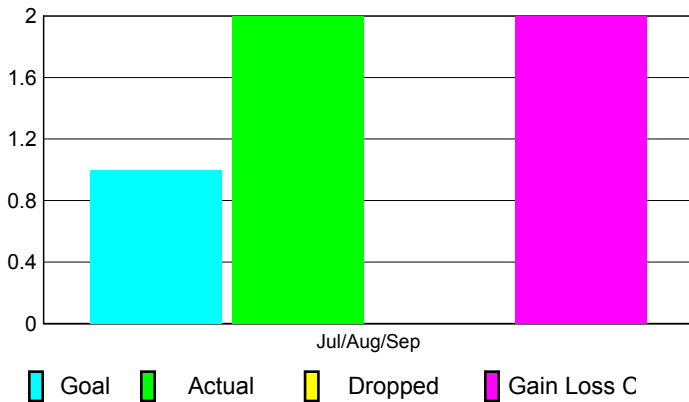

2010-2011 GMT Reports for District (or Undistricted) **District 300 F**

GMT: **PEI-JEN CHEN**

Location: **M.D. 300 Taiwan**

GMT CA: **5**

CLUBS

Club Results
2010-2011

Clubs
2009-2010

Month	New Club Goal	Actual New Clubs	Actual Dropped Clubs	Gain/Loss of Clubs	Gain/Loss of Clubs
Jul/Aug/Sep	1	2	0	2	0
Totals	1	2	0	2	0

Club Results 2010-2011

Goal, New, Dropped, Gain/Loss

Comparison of Club Gain/Loss

Current Year Compared to the Previous Year

YTD Status Quo Clubs 2010-2011

Status Quo Clubs Compared to Status Quo Members

MEMBERSHIP