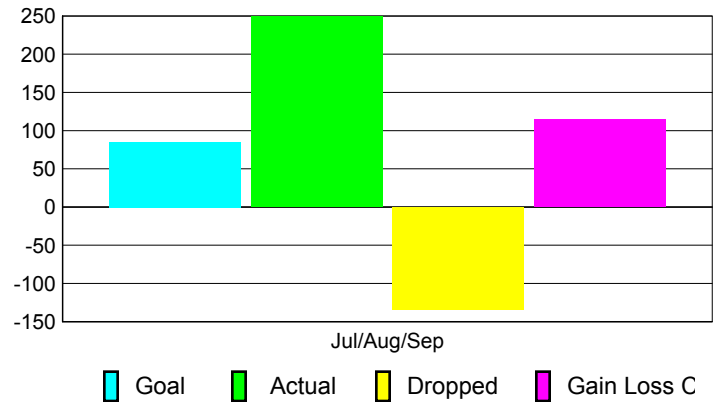

Membership Results 2010-2011

Goal, New, Dropped, Gain/Loss